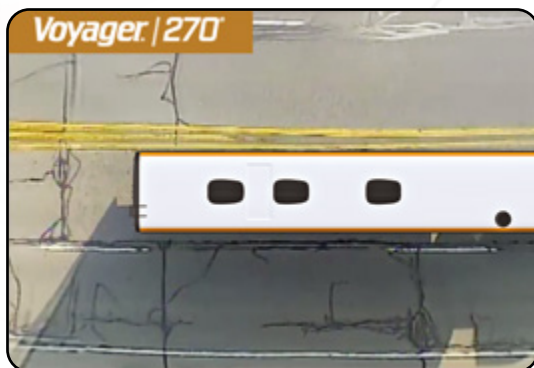

Voyager[®]

270° Observation System

Safety Made Simple

AUTO-CALIBRATION

Calibration between components happens in less than a minute, this patented production friendly technology will save your team time and hassle.

BIRDS-EYE VIEW

Three cameras work together to generate a 270 degree seamless top down image of the drivers surroundings.

WIRELESS

This industry-first wireless observation system brings assurance and peace of mind to anyone maneuvering extended vehicles without the hassle of additional wiring requirements.